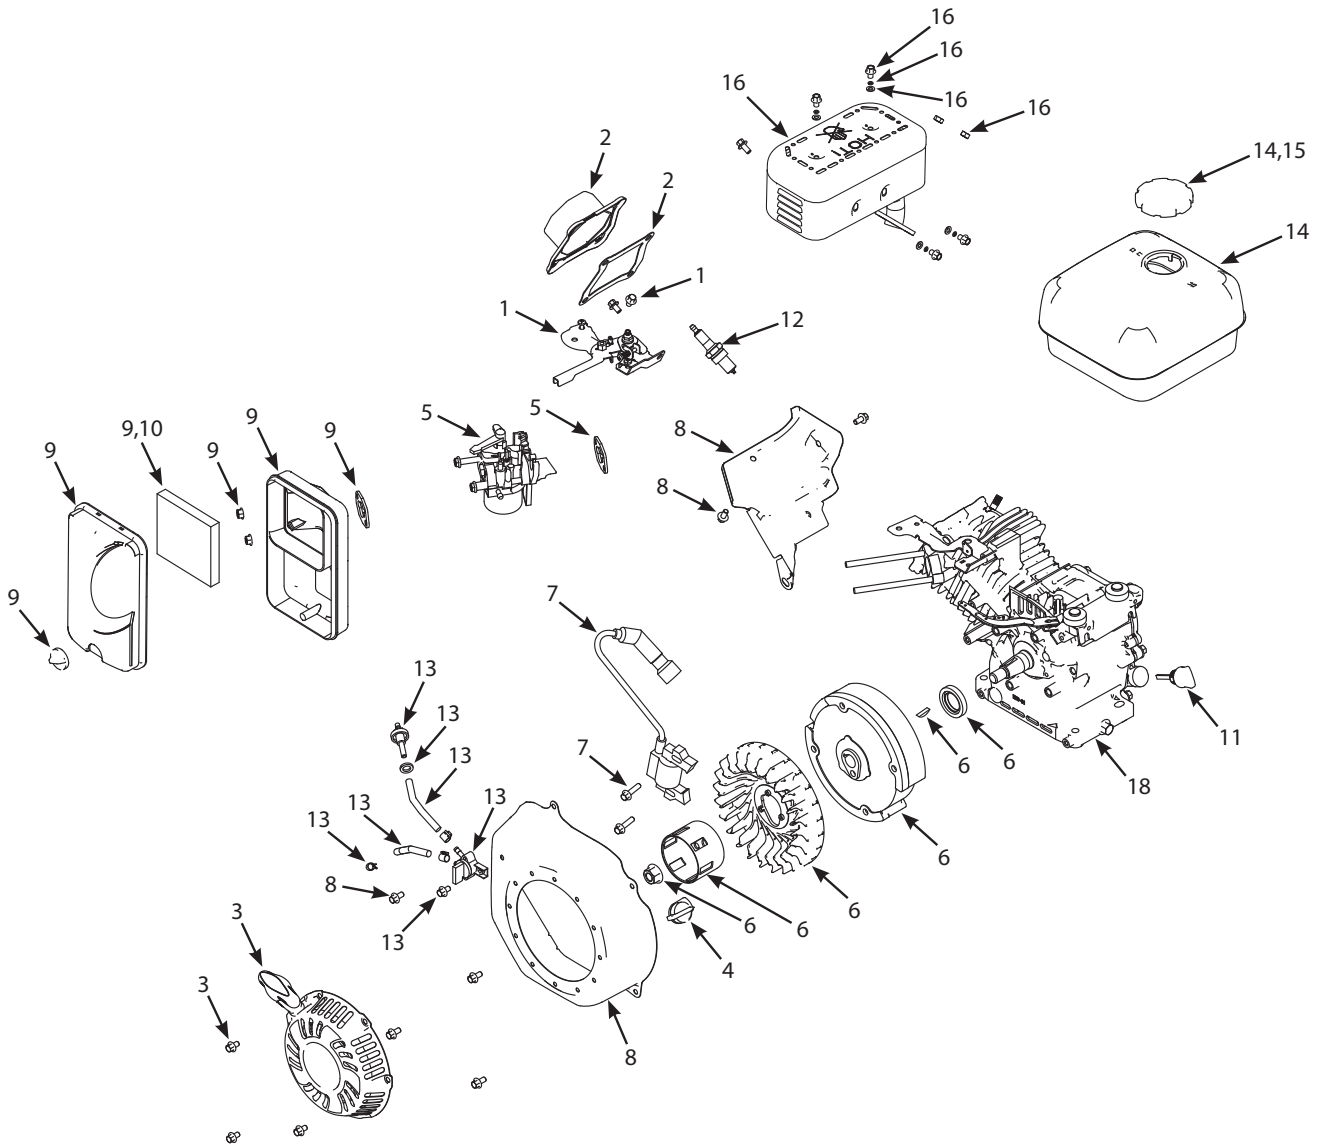

VIPER[®]

ENGINES

Illustrated Parts Breakdown

212CC 4-CYCLE
Viper Engine

Model #: 24129

ENGLISH

FRENCH

S/N

ILLUSTRATED PARTS BREAKDOWN

REF NO.	PART NO.	DESCRIPTION	QTY.
N.º DE ELEMENTO	N.º DE PIEZA	DESCRIPCIÓN	CANT.
1	13831	THROTTLE ASSEMBLY KIT	1
2	67201	CYLINDER HEAD COVER KIT	1
3	67178	RECOIL STARTER ASSEMBLY	1
4	67069	ENGINE STOP SWITCH ASSEMBLY	1
5	14940	CARBURETOR REPLACEMENT KIT	1
6	67195	FLY WHEEL AND BLOWER FAN KIT	1
7	25566	IGNITION COIL & HARDWARE KIT	1
8	13830	BLOWER HOUSING KIT	1
9	14098	AIR CLEANER ASSEMBLY	1
10	67173	AIR CLEANER FILTER	1
11	67038	ASSEMBLY DIPSTICK	1
12	21277	SPARK PLUG F6RTC; NGK: BPRGES	1
13	14099	FUEL LINE KIT AND CONNECTOR FILTER	1
14	25567	FUEL TANK ASSEMBLY KIT	1
15	25568	FUEL TANK CAP KIT	1
16	14101	MUFFLER COMPLETE KIT	1
18	-	SHORT BLOCK (REFERENCE ONLY)	1
-	14926	KIT ALTITUDE 3000-6000 FT	1
-	14927	KIT ALTITUDE 6000-8000 FT	1